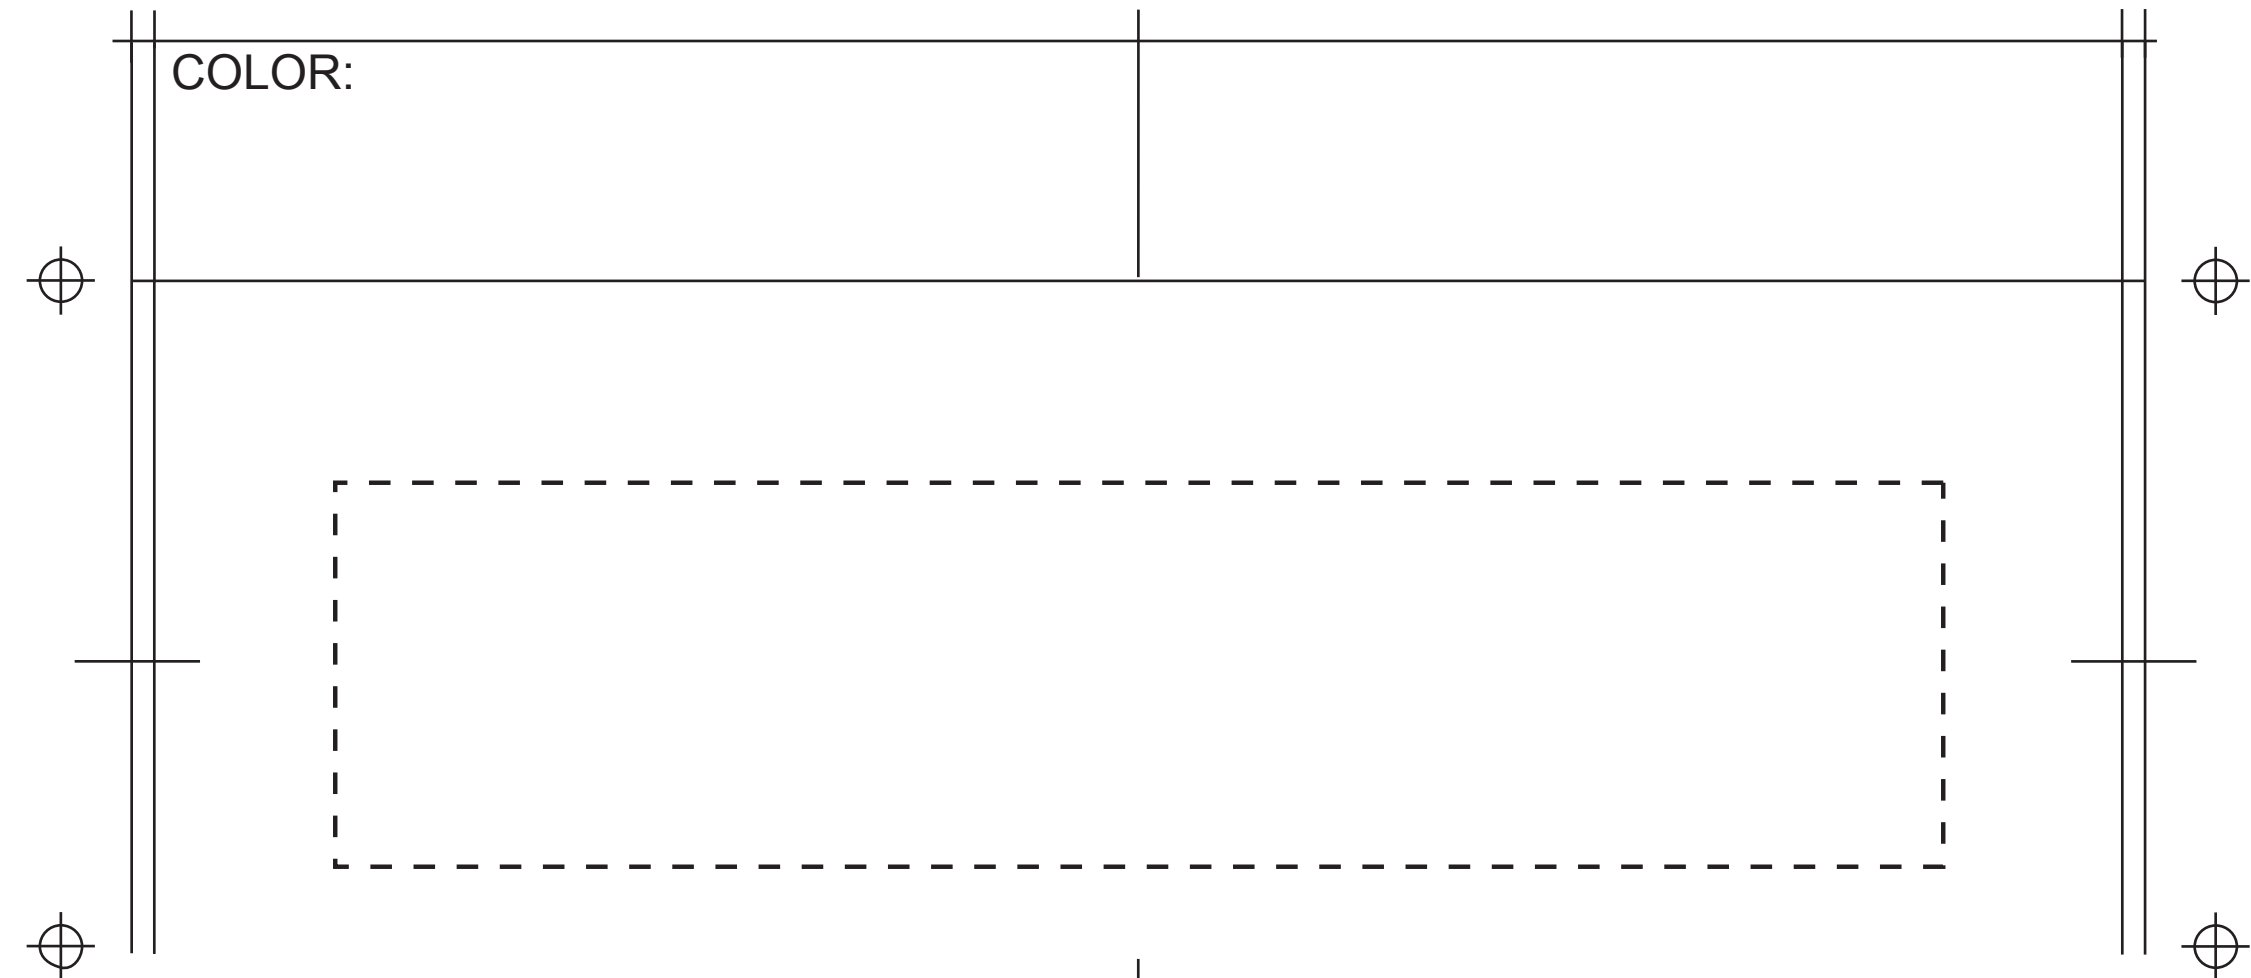

FPO

PMS MATCHES CAN'T BE GUARANTEED ON CERAMICS
Dashed Line For Imprint Area Only. Will Not Print.

Artist/Date:	Item #: 8133	Proofing:
Order #:	MAX Imprint Size: 3"w x 2"h	
Ship Date:	Wrap: 8 3/8"w x 2"h	
Imprint Color:	Imprint Type: SS	
Item Color:	Revised: 04/18/04	